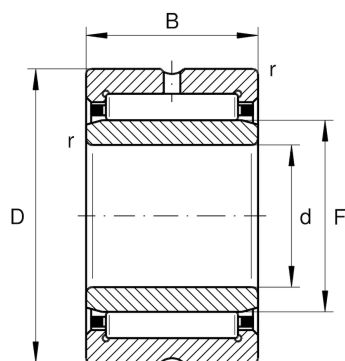

**NKI45/35-TV-XL**

Needle roller bearing

Schaeffler ID:
0507623200000

Needle roller bearings NKI, light series

X-life

Technical information

**Main Dimensions & Performance Data**

d	45 mm	Bore diameter
D	62 mm	Outside diameter
B	35 mm	Width
C_r	67,000 N	Basic dynamic load rating, radial
C_{0r}	132,000 N	Basic static load rating, radial
C_{ur}	24,300 N	Fatigue load limit, radial
n_G	9,200 1/min	Limiting speed
n_{gr}	4,950 1/min	Reference speed
	306.8 g	Weight

Dimensions

F	50 mm	Raceway diameter inner ring
r_{min}	0.6 mm	Minimum chamfer dimension
s	2 mm	Axial displacement

Temperature range

T_{min}	-20 °C	Operating temperature min.
T_{max}	120 °C	Operating temperature max.