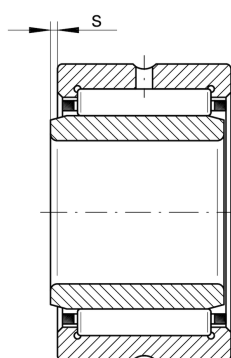

**NKI45/35-TV-XL**

Needle roller bearing

Schaeffler ID:
0507623200000

Needle roller bearings NKI, light series

X-life

Technical information

**Main Dimensions & Performance Data**

d	45 mm	Bore diameter
D	62 mm	Outside diameter
B	35 mm	Width
C_r	67,000 N	Basic dynamic load rating, radial
C_{0r}	132,000 N	Basic static load rating, radial
C_{ur}	24,300 N	Fatigue load limit, radial
n_G	9,200 1/min	Limiting speed
n_{gr}	4,950 1/min	Reference speed
	306.8 g	Weight

Dimensions

F	50 mm	Raceway diameter inner ring
r_{min}	0.6 mm	Minimum chamfer dimension
s	2 mm	Axial displacement

Temperature range

T_{min}	-20 °C	Operating temperature min.
T_{max}	120 °C	Operating temperature max.